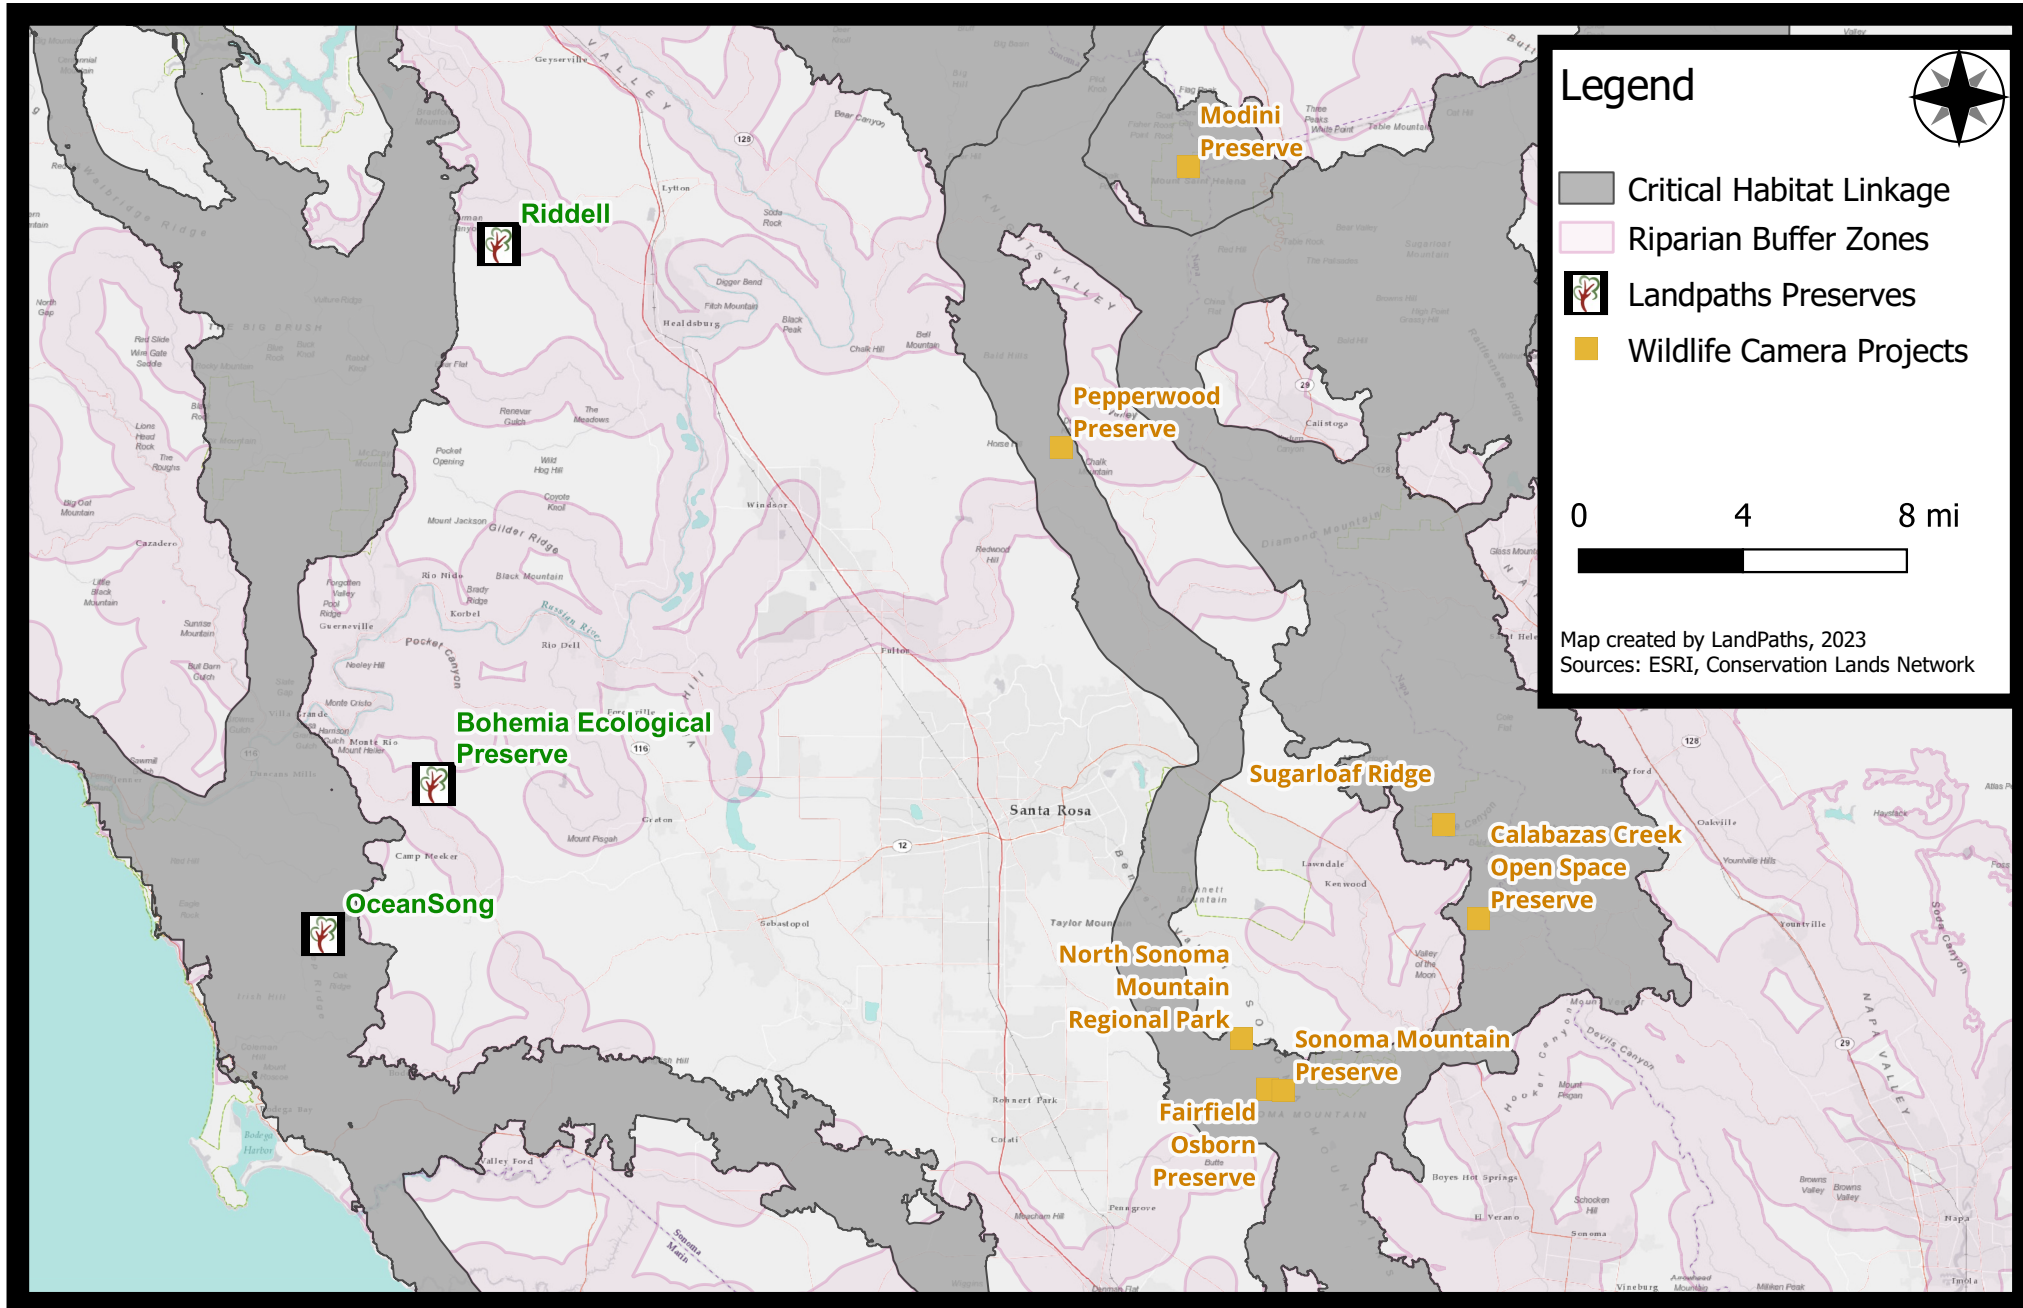

Wildlife Corridor Project

Legend

-  Critical Habitat Linkage
-  Riparian Buffer Zones
-  Landpaths Preserves
-  Wildlife Camera Projects

0 4 8 mi

Map created by LandPaths, 2023
Sources: ESRI, Conservation Lands Network